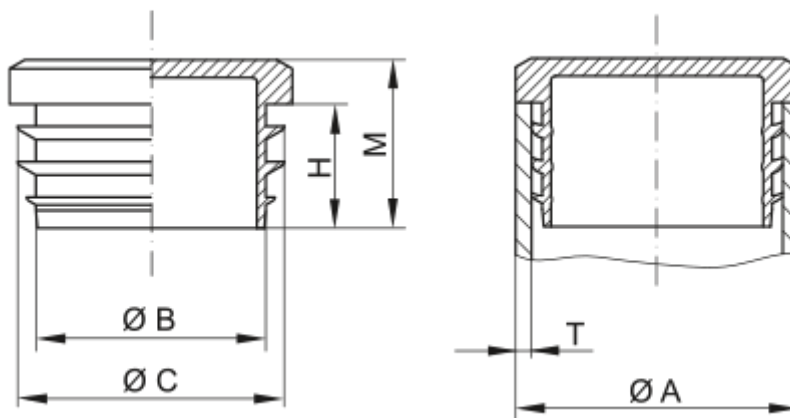

# Data Sheet

Article number: 59GPN320GL2512

Description: KLEE Finned plugs GPN 320 - 25 (Wall thickness 1-2)

## Measures

A = 25

B = 19

C = 23.5

H = 14

M = 19

T = 1-2